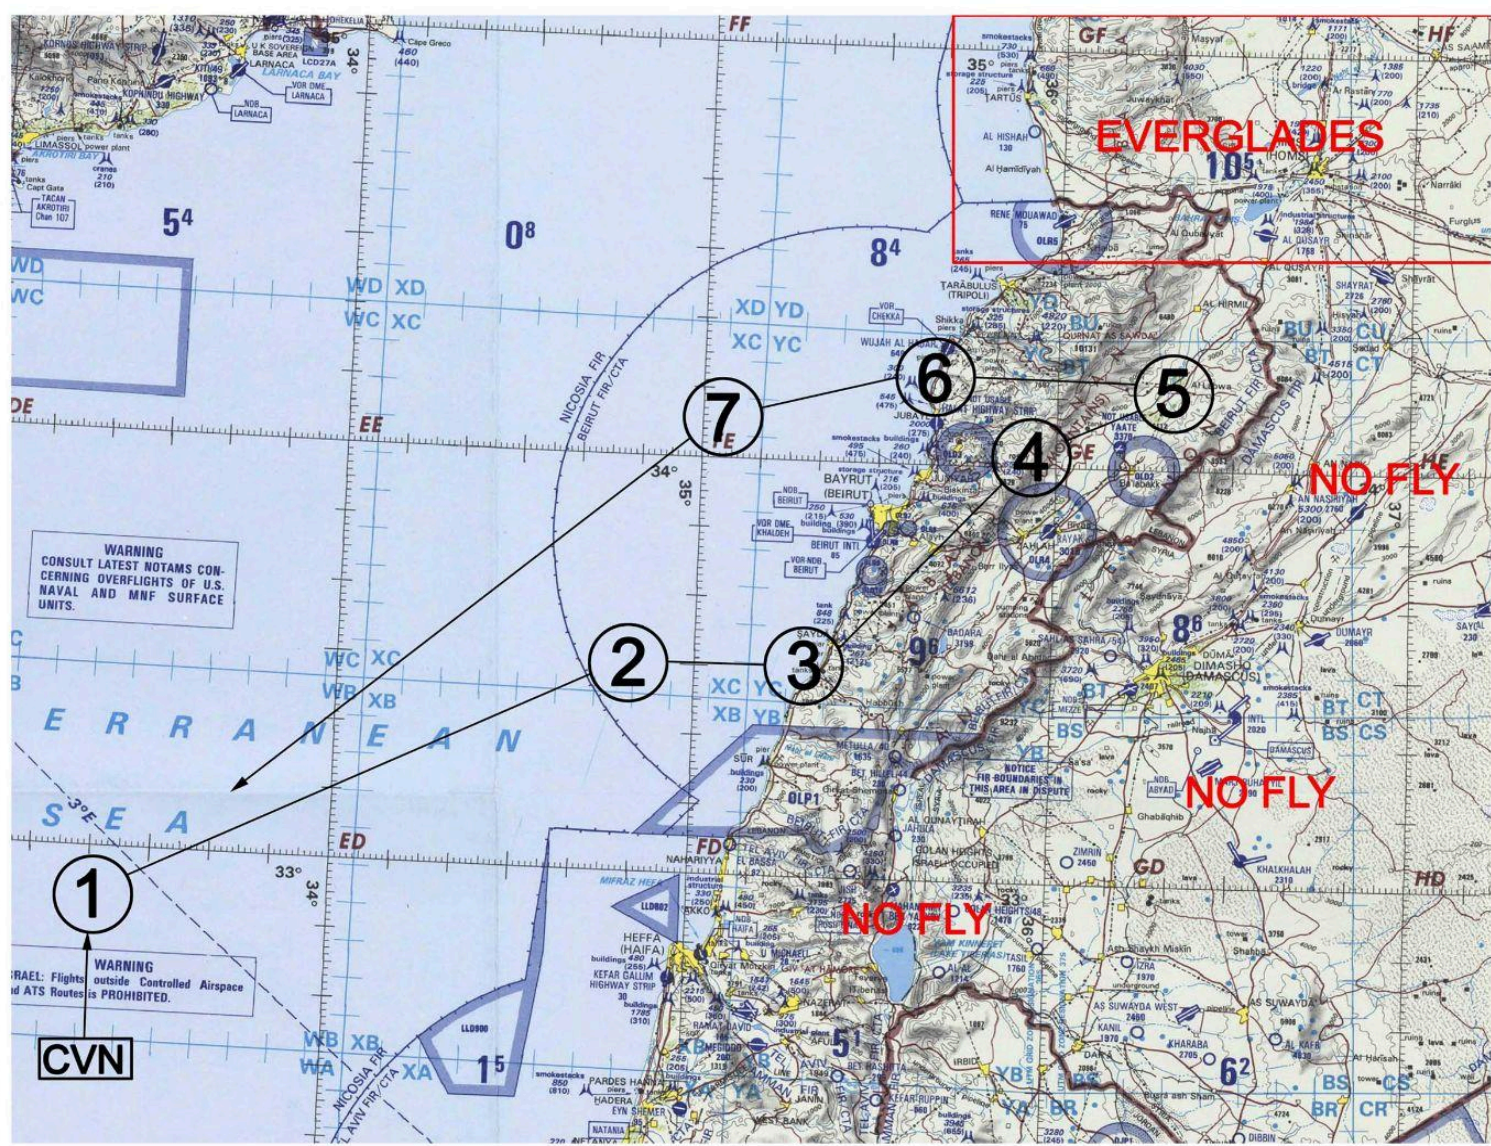

BRC 266

DEPART RADIAL

TACAN 70X

PATTERN ALT 3000'

ICLS CH 18

LINK 4 330.5

WEATHER

BROKEN 9K'

WIND 266, 6Kn @ SURFACE
301, 15Kn @ 6600'
210, 24Kn @ 26000'

TEMP 23°C

THREATS:

SA-6 - 15NM

SA-8 - 6NM <20,000'

MANPAD <20,000'

AAA <23,000'

CODEWORDS

PLAYPARK - BAALBEK

AFTERLIFE - MEZZEH AB

BADLANDS - BEKAA VALLEY

CROSSCUT - WUJAH AL HUJAR AIRSTRIP (LAF CONTROL)

DIAMOND - KHALKHALAH AB

EVERGLADES - RUSSIAN OPERATING AREA

FREEFALL - BEIRUT

GRAPEVINE - DAMASCUS IAP

HONEYPOT - TRIPOLI

ICEBOX - ISRAEL & ISRAELI CONTROLLED TERRITORY

JACKHAMMER - SAYQAL AB

KALEIDOSCOPE - RENE MOUAWAD AIRSTRIP (RUSSIAN CONTROL)

LIMA ALPHA - LEBANON ENTRY

LIMA BRAVO - LEBANON EXIT

MANHATTAN - UNSFL HQ NAQOURA