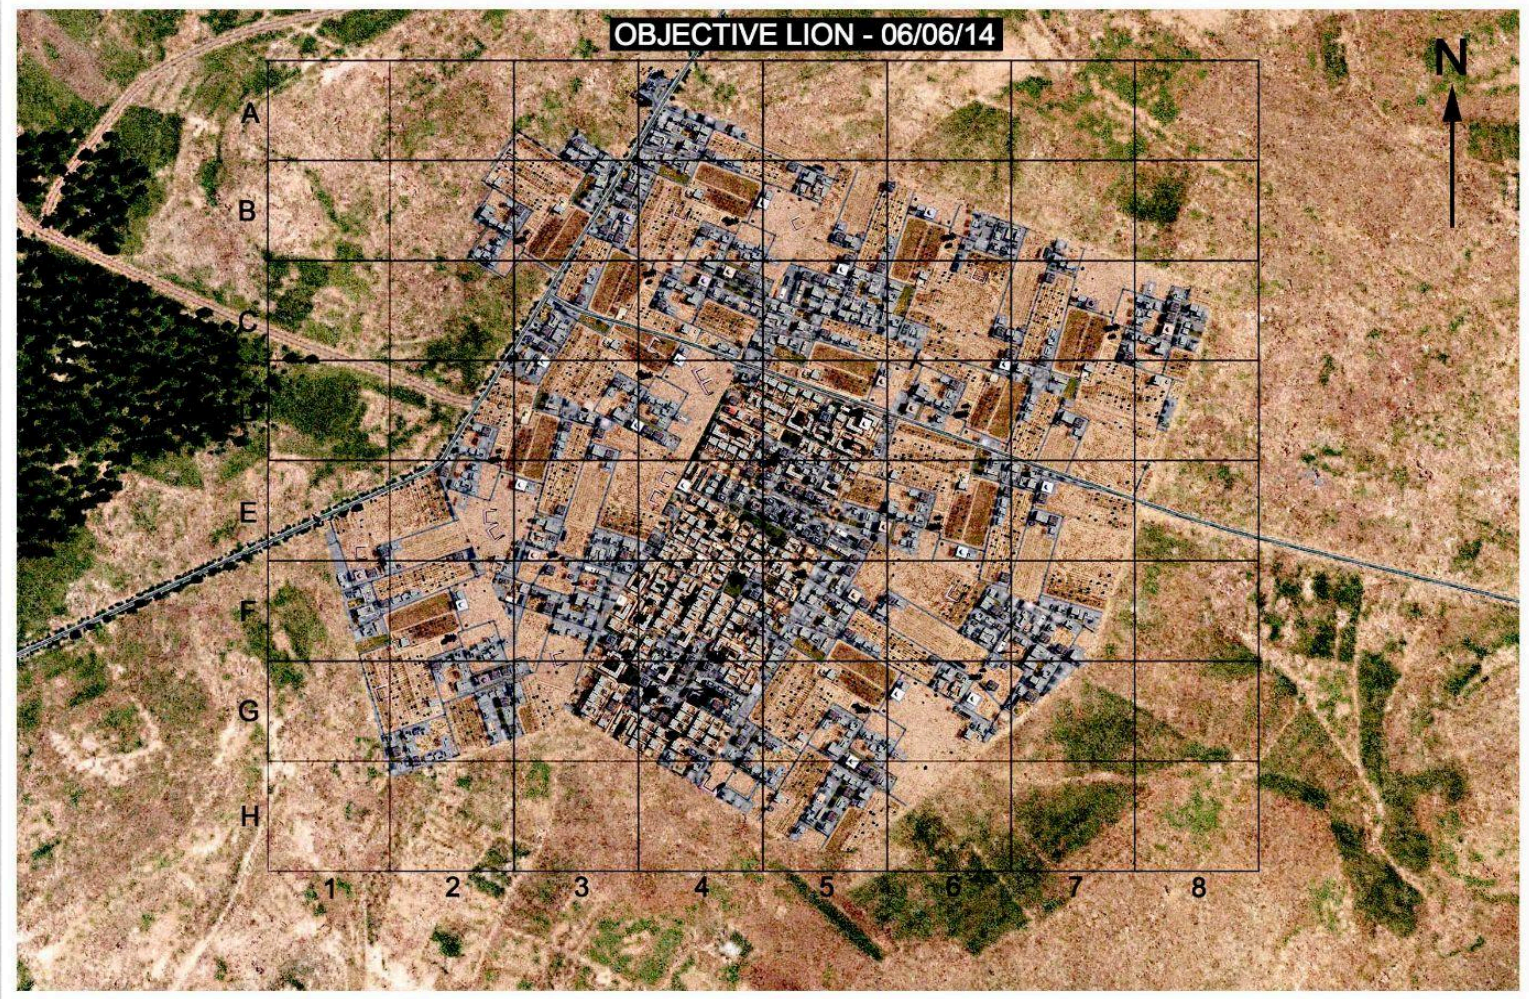

BRC 266

DEPART RADIAL

TACAN 70X

PATTERN ALT 3000'

ICLS CH 18

LINK 4 330.5

WEATHER

BROKEN 9K'

WIND 266, 6Kn @ SURFACE
301, 15Kn @ 6600'
210, 24Kn @ 26000'

TEMP 23°C

THREATS:

SA-6 - 15NM

SA-8 - 6NM <20,000'

MANPAD <20,000'

AAA <23,000'

CODEWORDS

PLAYPARK - BAALBEK

AFTERLIFE - MEZZEH AB

BADLANDS - BEKAA VALLEY

CROSSCUT - WUJAH AL HUJAR AIRSTRIP (LAF CONTROL)

DIAMOND - KHALKHALAH AB

EVERGLADES - RUSSIAN OPERATING AREA

FREEFALL - BEIRUT

GRAPEVINE - DAMASCUS IAP

HONEYPOT - TRIPOLI

ICEBOX - ISRAEL & ISRAELI CONTROLLED TERRITORY

JACKHAMMER - SAYQAL AB

KALEIDOSCOPE - RENE MOUAWAD AIRSTRIP (RUSSIAN CONTROL)

LIMA ALPHA - LEBANON ENTRY

LIMA BRAVO - LEBANON EXIT

MANHATTAN - UNSFL HQ NAQOURA