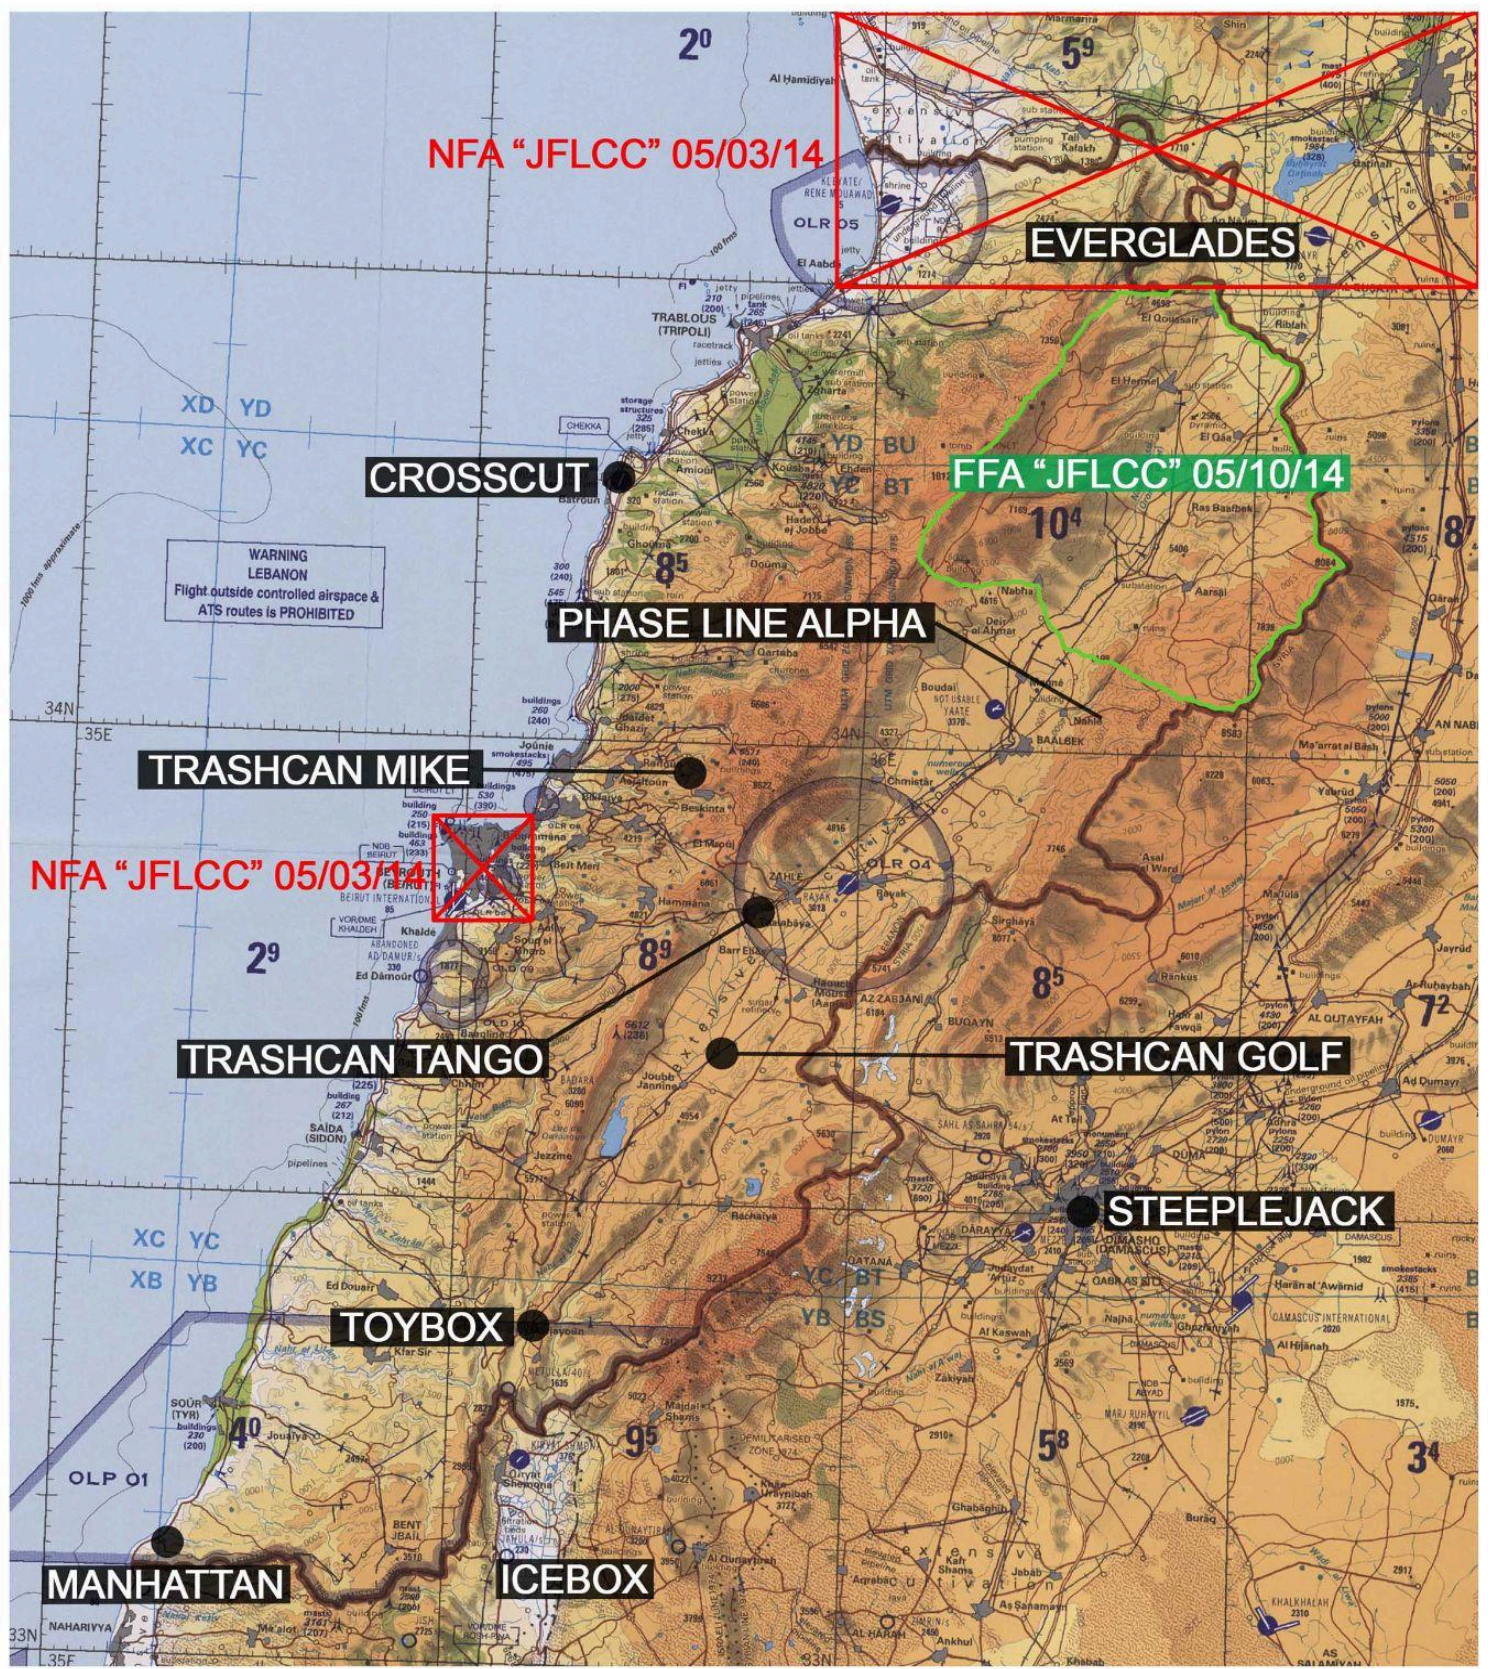

CALLSIGN DEVIL 2-1

DATE 11/05/14

MISSION # 632 STEP 09:20Z START 09:55Z LAUNCH 10:05Z VUL START 10:30Z VUL END 11:40Z	SIDE#	PILOT	TACAN	FUEL
	107	STEEP DV 2-1		15,291 lb
	106	SOPRANO DV 2-2	23X	BINGO 5,100 lb
				WEIGHT 48,118 lb
				STABS 17°

TACAN 70X

PATTERN ALT 2000'

ICLS CH 18

LINK 4 330.5

WEATHER

SCATTERED 8K'

WIND 193, 5Kn @ SURFACE
207, 12Kn @ 6600'
147, 28Kn @ 26000'

TEMP 29°C

NFA "JFLCC" 05/03/14

EVERGLADES

FFA "JFLCC" 05/10/14

CROSSCUT

PHASE LINE ALPHA

TRASHCAN MIKE

NFA "JFLCC" 05/03/14

TRASHCAN TANGO

TRASHCAN GOLF

STEEPLEJACK

TOYBOX

MANHATTAN

ICEBOX

WARNING
LEBANON
Flight outside controlled airspace &
ATS routes is PROHIBITED

CODEWORDS**PARIS - CHMISTAR****AFTERLIFE - MEZZEH AB****BERLIN - TARAIYYA****BADLANDS - BEKAA VALLEY****CROSSCUT - WUJAH AL HUJAR AIRSTRIP (LAF CONTROL)****DIAMOND - KHALKHALAH AB****EVERGLADES - RUSSIAN OPERATING AREA****FREEFALL - BEIRUT****GRAPEVINE - DAMASCUS IAP****HONEYPOT - TRIPOLI****ICEBOX - ISRAEL & ISRAELI CONTROLLED TERRITORY****JACKHAMMER - SAYQAL AB****KALEIDOSCOPE - RENE MOUAWAD AIRSTRIP (RUSSIAN CONTROL)****LIMA ALPHA - LEBANON ENTRY****LIMA BRAVO - LEBANON EXIT****MANHATTAN - UNSFL HQ NAQOURA****ORACLE - DEIR EZ-ZOR AB****ROADHOUSE - BULLSEYE****STEEPLEJACK - DAMASCUS****TOYBOX - UNSFL FOB****TRASHCAN GOLF - UNSFL GHAZZE PLATOON HOUSE****TRASHCAN TANGO - UNSFL TAALABAYA PLATOON HOUSE****TRASHCAN MIKE - UNSFL MOUNTAIN PLATOON HOUSE****UNDERWORLD - THA'LAH AB****WHITewater - BEIRUT RAFIC-HARIRI IAP**