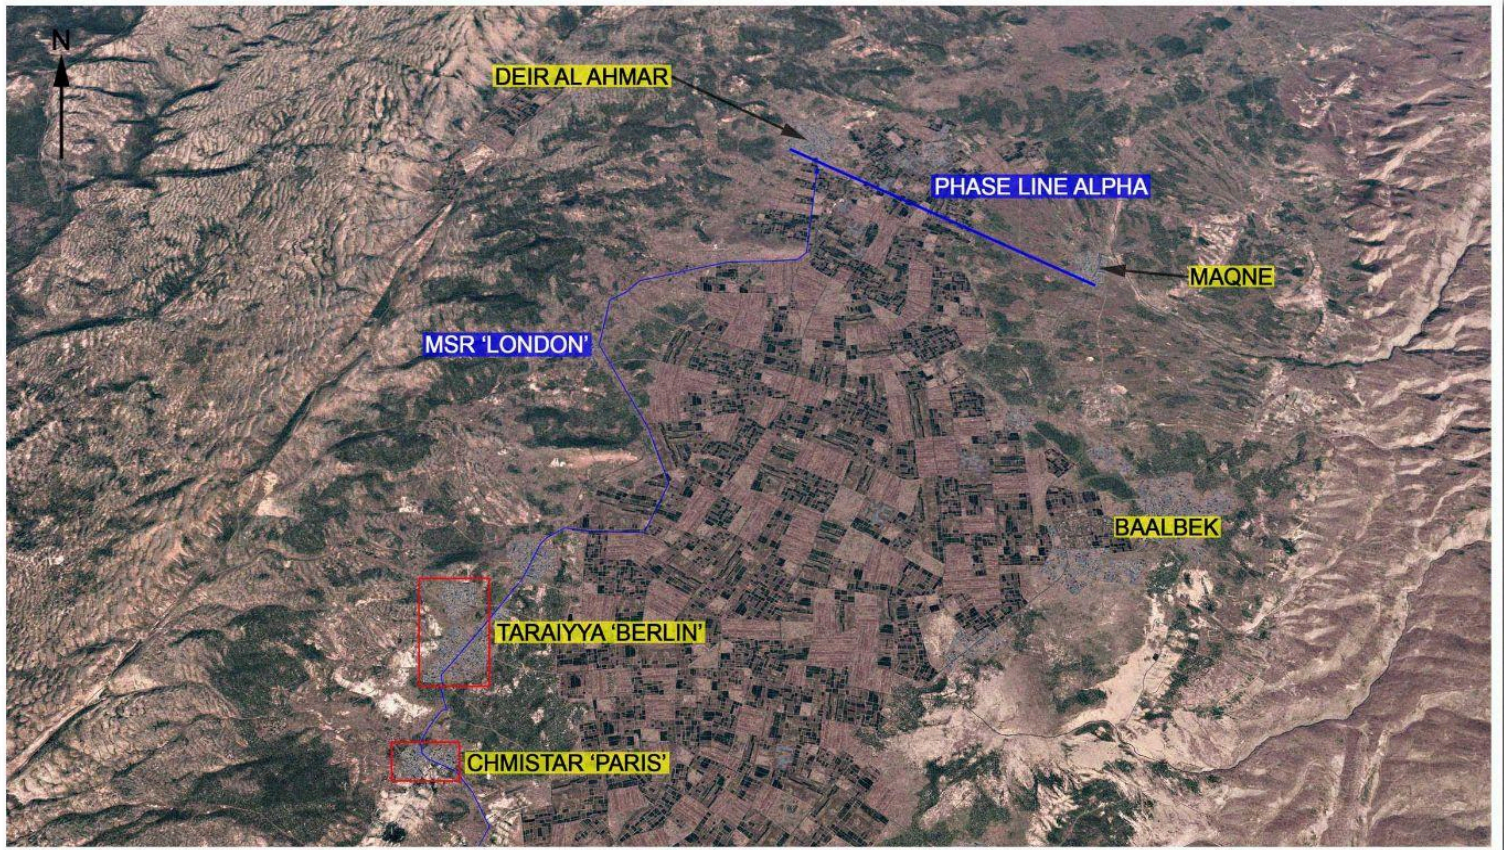

TACAN 70X

PATTERN ALT 2000'

ICLS CH 18

LINK 4 330.5

WEATHER

SCATTERED 8K'

WIND 193, 5Kn @ SURFACE
207, 12Kn @ 6600'
147, 28Kn @ 26000'

TEMP 29°C

NFA "JFLCC" 05/03/14

EVERGLADES

FFA "JFLCC" 05/10/14

CROSSCUT

PHASE LINE ALPHA

TRASHCAN MIKE

NFA "JFLCC" 05/03/14

TRASHCAN TANGO

TRASHCAN GOLF

STEEPLEJACK

TOYBOX

MANHATTAN

ICEBOX

WARNING
LEBANON
Flight outside controlled airspace &
ATS routes is PROHIBITED

CODEWORDS**PARIS - CHMISTAR****AFTERLIFE - MEZZEH AB****BERLIN - TARAIYYA****BADLANDS - BEKAA VALLEY****CROSSCUT - WUJAH AL HUJAR AIRSTRIP (LAF CONTROL)****DIAMOND - KHALKHALAH AB****EVERGLADES - RUSSIAN OPERATING AREA****FREEFALL - BEIRUT****GRAPEVINE - DAMASCUS IAP****HONEYPOT - TRIPOLI****ICEBOX - ISRAEL & ISRAELI CONTROLLED TERRITORY****JACKHAMMER - SAYQAL AB****KALEIDOSCOPE - RENE MOUAWAD AIRSTRIP (RUSSIAN CONTROL)****LIMA ALPHA - LEBANON ENTRY****LIMA BRAVO - LEBANON EXIT****MANHATTAN - UNSFL HQ NAQOURA****ORACLE - DEIR EZ-ZOR AB****ROADHOUSE - BULLSEYE****STEEPLEJACK - DAMASCUS****TOYBOX - UNSFL FOB****TRASHCAN GOLF - UNSFL GHAZZE PLATOON HOUSE****TRASHCAN TANGO - UNSFL TAALABAYA PLATOON HOUSE****TRASHCAN MIKE - UNSFL MOUNTAIN PLATOON HOUSE****UNDERWORLD - THA'LAH AB****WHITewater - BEIRUT RAFIC-HARIRI IAP**