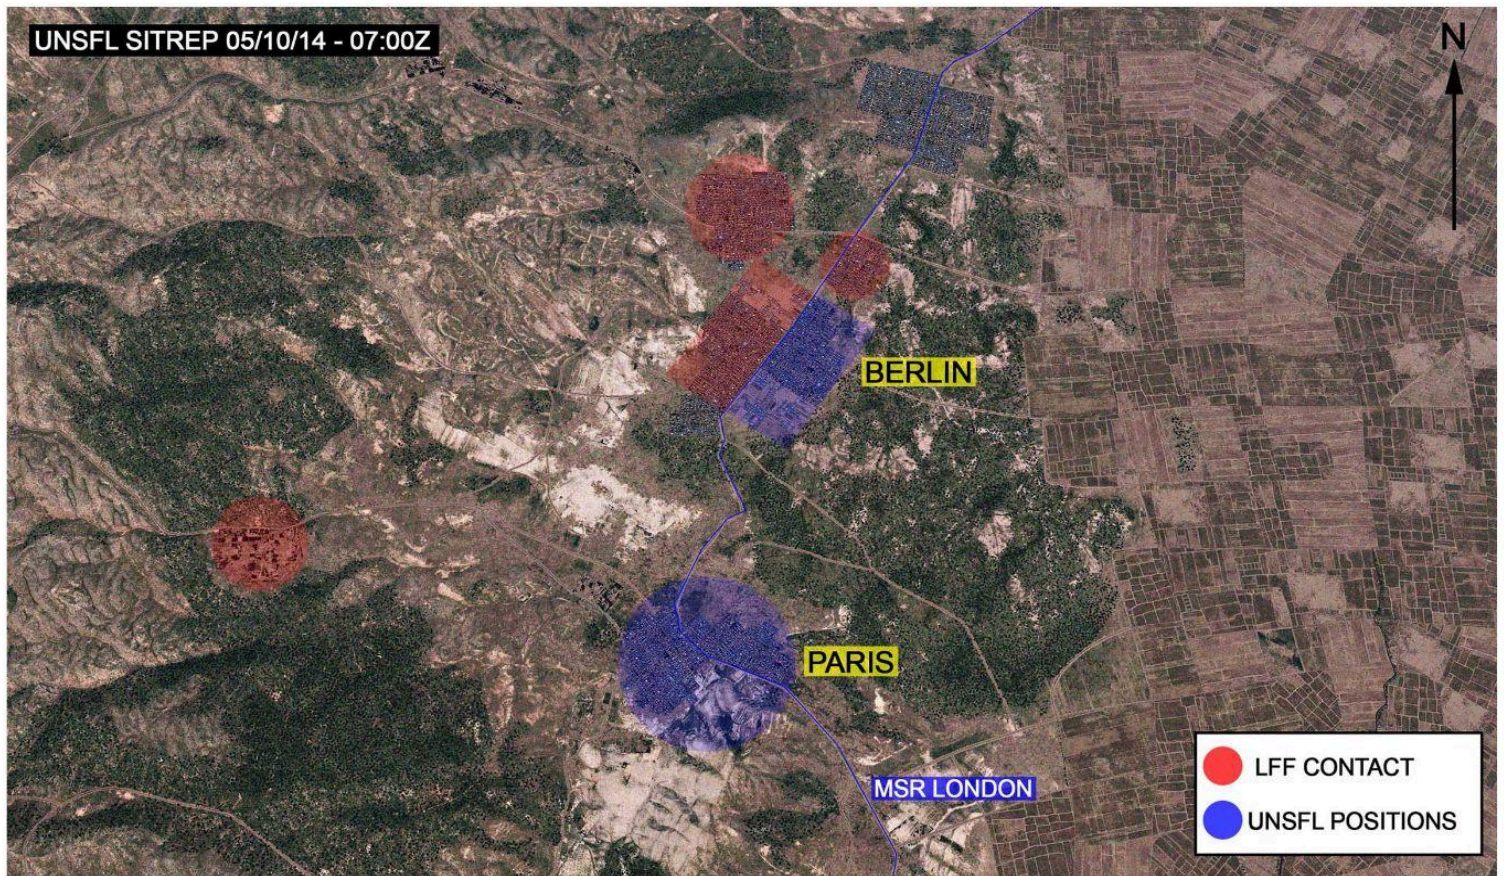

TACAN 70X

PATTERN ALT 2000'

ICLS CH 18

LINK 4 330.5

WEATHER

SCATTERED 8K'

WIND 193, 5Kn @ SURFACE
207, 12Kn @ 6600'
147, 28Kn @ 26000'

TEMP 29°C

NFA "JFLCC" 05/03/14

EVERGLADES

FFA "JFLCC" 05/10/14

CROSSCUT

PHASE LINE ALPHA

TRASHCAN MIKE

NFA "JFLCC" 05/03/14

TRASHCAN TANGO

TRASHCAN GOLF

STEEPLEJACK

TOYBOX

MANHATTAN

ICEBOX

WARNING
LEBANON
Flight outside controlled airspace &
ATS routes is PROHIBITED

CODEWORDS**PARIS - CHMISTAR****AFTERLIFE - MEZZEH AB****BERLIN - TARAIYYA****BADLANDS - BEKAA VALLEY****CROSSCUT - WUJAH AL HUJAR AIRSTRIP (LAF CONTROL)****DIAMOND - KHALKHALAH AB****EVERGLADES - RUSSIAN OPERATING AREA****FREEFALL - BEIRUT****GRAPEVINE - DAMASCUS IAP****HONEYPOT - TRIPOLI****ICEBOX - ISRAEL & ISRAELI CONTROLLED TERRITORY****JACKHAMMER - SAYQAL AB****KALEIDOSCOPE - RENE MOUAWAD AIRSTRIP (RUSSIAN CONTROL)****LIMA ALPHA - LEBANON ENTRY****LIMA BRAVO - LEBANON EXIT****MANHATTAN - UNSFL HQ NAQOURA****ORACLE - DEIR EZ-ZOR AB****ROADHOUSE - BULLSEYE****STEEPLEJACK - DAMASCUS****TOYBOX - UNSFL FOB****TRASHCAN GOLF - UNSFL GHAZZE PLATOON HOUSE****TRASHCAN TANGO - UNSFL TAALABAYA PLATOON HOUSE****TRASHCAN MIKE - UNSFL MOUNTAIN PLATOON HOUSE****UNDERWORLD - THA'LAH AB****WHITewater - BEIRUT RAFIC-HARIRI IAP**